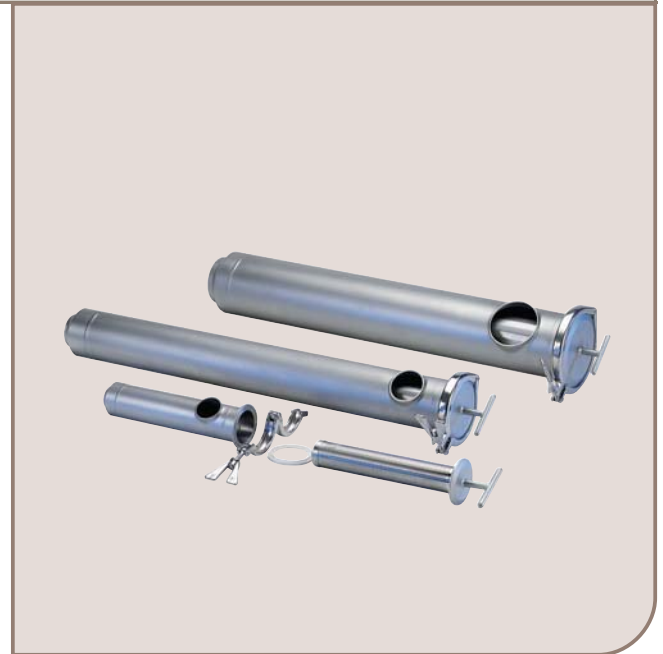

Safety Filters for Membrane Filtration Systems

Safety Filters

Applications

Safety filters are particle-retaining slot tube filters in a sanitary design. All materials comply with FDA regulations, and all parts are made of stainless steel (AISI 316L).

The filter cartridges have 100 micron slots and can be mounted and dismantled without the use of tools.

50 and 200 micron filter cartridges are available upon request. The Safety Filters are available as 38 mm, 51 mm and 76 mm.

TECHNICAL DATA

Safety Filter . . . . . 38 mm / 51 mm / 76 mm

Pressure

38 mm . . . . . Max. 50 bar (5 MPa)
51 mm . . . . . Max. 80 bar (8 MPa)
76 mm . . . . . Max. 50 bar (5 MPa)

Temperature

38 mm . . . . . 80°C
51 mm . . . . . 80°C
76 mm . . . . . 80°C

Liquid volume

38 mm . . . . . 0.4 litres
51 mm . . . . . 1.1 litres
76 mm . . . . . 2.5 litres

Connection for liquid inlet/outlet

38 mm . . . . . Outer diameter
38 x 1.2 mm pipe
51 mm . . . . . Outer diameter
51 x 2 mm pipe
76 mm . . . . . Outer diameter
76 x 2 mm pipe

PHYSICAL DATA

Weight

38 mm . . . . . 1.4 kg
51 mm . . . . . 6 kg
76 mm . . . . . 7.9 kg

Code numbers

Safety Filter	38 mm	51 mm	76 mm
Filter house	517122	104993	104998
Filter cartridge	104984	104983	104986
Clamp ring	104290	104302	104149
Clamp gasket	104101	104125	104086