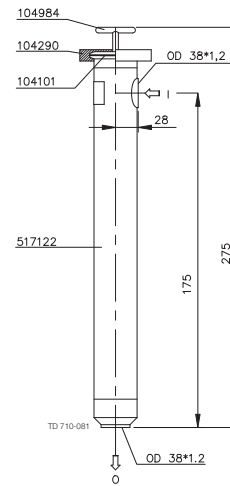

#### Connection for liquid inlet/outlet

38 mm . . . . . Outer diameter  
38 x 1.2 mm pipe  
51 mm . . . . . Outer diameter  
51 x 2 mm pipe  
76 mm . . . . . Outer diameter  
76 x 2 mm pipe

#### Weight

38 mm . . . . . 1.4 kg  
51 mm . . . . . 6 kg  
76 mm . . . . . 7.9 kg

#### Code numbers

Safety Filter	38 mm	51 mm	76 mm
Filter house	517122	104993	104998
Filter cartridge	104984	104983	104986
Clamp ring	104290	104302	104149
Clamp gasket	104101	104125	104086

**Safety Filter - 38 mm (1.5")**  
**Characteristics (100 micron filter)**

**Safety Filter - 51 mm (2")**  
**Characteristics (100 micron filter)**

**Safety Filter - 76 mm (3")**  
**Characteristics (100 micron filter)**

**Dimensions**

I: Inlet  
 O: Outlet

**Dimensions**

I: Inlet  
 O: Outlet