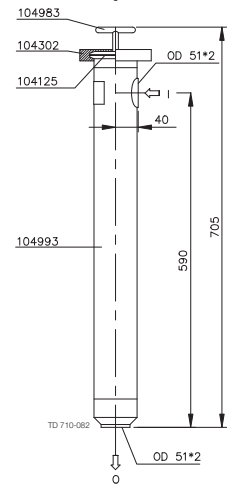

#### Connection for liquid inlet/outlet

38 mm . . . . . Outer diameter  
38 x 1.2 mm pipe  
51 mm . . . . . Outer diameter  
51 x 2 mm pipe  
76 mm . . . . . Outer diameter  
76 x 2 mm pipe

#### Weight

38 mm . . . . . 1.4 kg  
51 mm . . . . . 6 kg  
76 mm . . . . . 7.9 kg

#### Code numbers

Safety Filter	38 mm	51 mm	76 mm
Filter house	517122	104993	104998
Filter cartridge	104984	104983	104986
Clamp ring	104290	104302	104149
Clamp gasket	104101	104125	104086

**Safety Filter - 38 mm (1.5")**  
**Characteristics (100 micron filter)**

**Safety Filter - 51 mm (2")**  
**Characteristics (100 micron filter)**

**Safety Filter - 76 mm (3")**  
**Characteristics (100 micron filter)**

**Dimensions**

I: Inlet  
 O: Outlet

**Dimensions**

I: Inlet  
 O: Outlet