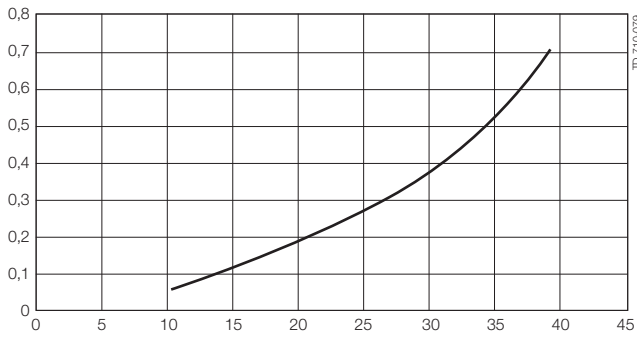

Safety Filter - 51 mm (2")
Characteristics (100 micron filter)