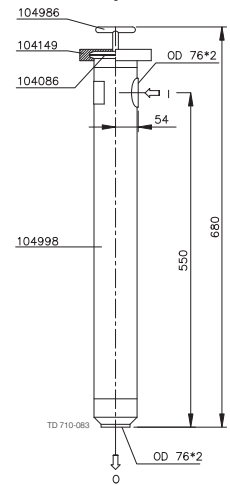

Dimensions